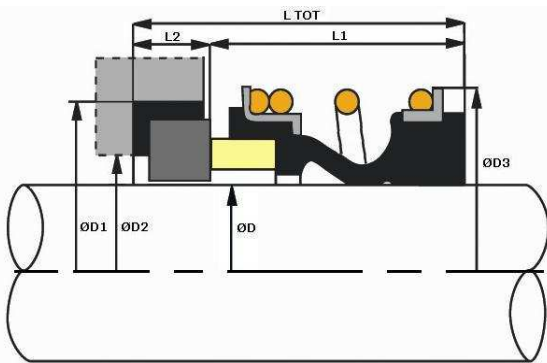

# Type 1520 Metric Sizes

Universal compact rubber bellows seal and cup-mount seat to suit European imperial fitted lengths, standard seat housing sizes and pump stuffing box bores.

The bellows design provides excellent flexibility and durability for light and medium duties.